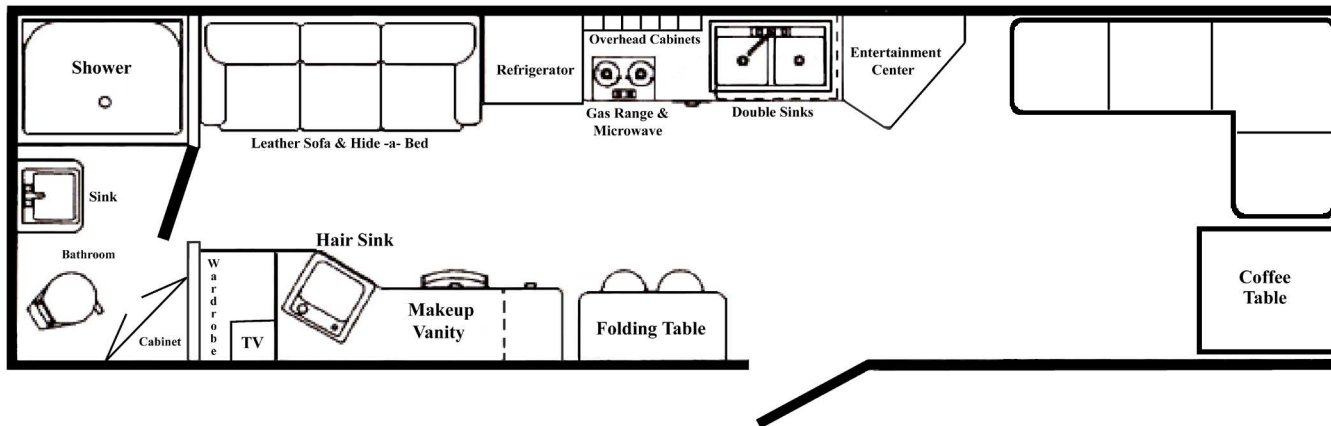

Freedom

Specs

Length – 35'

Width – 9.6'

Features

77kw Generator

Bose entertainment system
with flat screen TV

Pull-out leather sofa bed